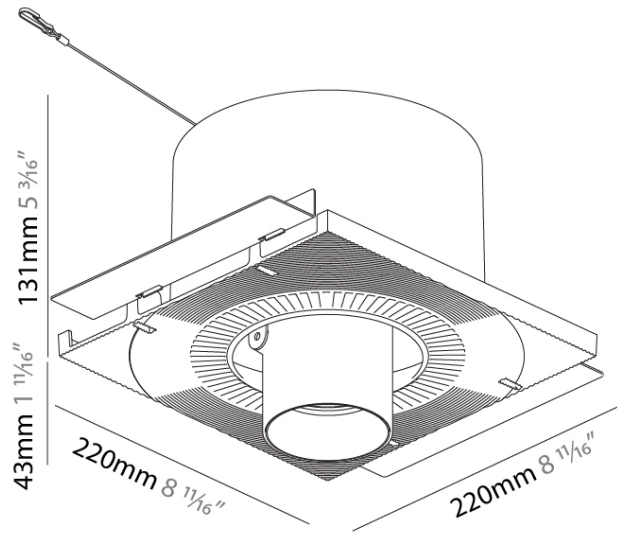

ELECTRICAL

Lamp Type: LED (Zhaga Standard)
Input Wattage (W): 19.3 + 2.6
Total Output Wattage (W): 16.5 + 2.2
Dimming: Tri-Mode (Non-Dimming and Phase Dimming (120Vac only) and 0-10V Dimming)
Driver Included: No
Driver Location: Remote
Driver Type: Constant Current & Constant Voltage - Universal
Driver Class: Class 2
Input Voltage (V): 120 - 277
Output Voltage (V): 24
Constant Current (mA): 500

LED

Number of LEDs: 2
Color Temperature (°K): 2700 / 3000 / 3500 / 4000
Max. Delivered Lumen (lm): 1515 / 1575 / 1673 / 1707
Nominal Lumen (lm): 2285 / 2375 / 2524 / 2575
CRI: >90 CRI
Lamp Life (hrs): 50000
Upon Request: Special Color Temperature

OPTICAL

Reflector: 12 / 16 / 32
Optic: Lens Pack - No Lens / Linear Spread Lens / Honeycomb / Spread Lens
Adjustability: Rotational 355°; Tilt 45°
Upon Request: Special Beam Angles

RATINGS AND CERTIFICATIONS

Zaneen Lighting Inc. © 2024, T 1-800-388-3382, F 416-247-9319, www.zaneen.com

Available for international specifications by adding "INT" at the end of the existing Model #. For assistance on 'custom' specifications, contact zteam@zaneen.com.
Certified by: Certified for North American Standards
In a constant effort to supply the best product, we reserve the right to change specifications or materials without notice. The most recent specification sheets are found at zaneen.com
IP rating: IP20