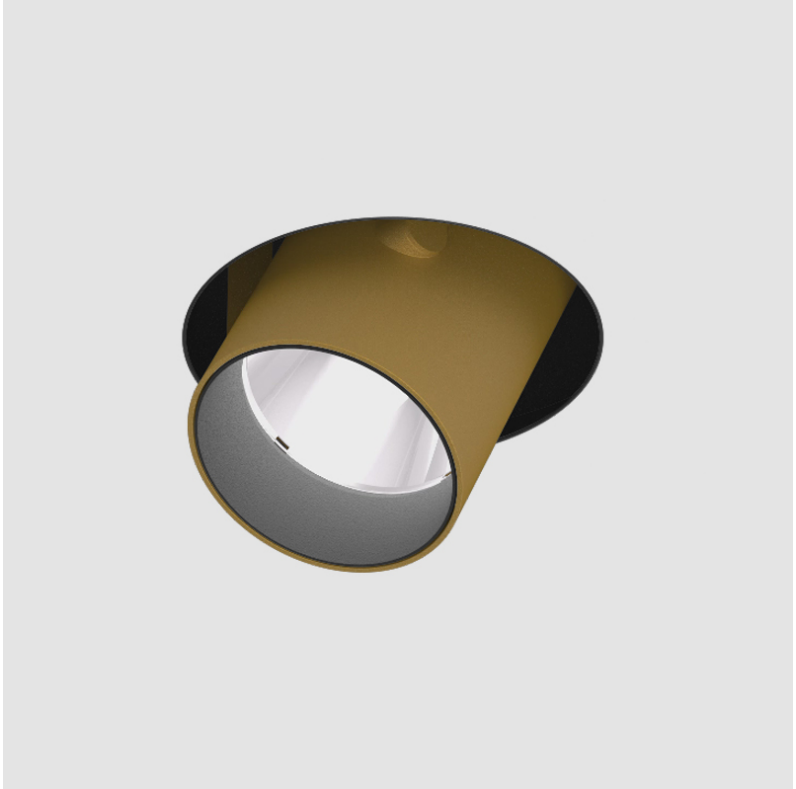

IMAGINE ROUND TRIMLESS

A35389-

base number Color Finishes Finishes Finishes Reflector
 Temperature (Diamond) (Triangle) (Circle) Options

- To build a product code in our configurator select the specify button on the base model # product page
- To build a manual product code on this datasheet choose from the options listed below in blue font and add the suffix to the base model #

GENERAL

Series: Imagine
 Subseries: Imagine Round
 Brand: Prolicht
 Division: Architectural
 Mounting Type: Trimless
 Mounting Location: Ceiling
 Subcategory: Spots

PHYSICAL

Shape: Round
 Diameter (mm): 110
 Diameter (in): 4 ⁵/₁₆
 Length (mm): 220
 Length (in): 8 ¹¹/₁₆
 Width (mm): 220
 Width (in): 8 ¹¹/₁₆
 Depth (mm): 174
 Depth (in): 6 ⁷/₈
 Ceiling Thickness (mm): 10 / 12.5 / 15 / 25 / 30
 Ceiling Thickness (in): 3/8 or 1/2 or 9/16 or 1 or 1 3/16
 Min. Recessing Depth (mm): 145
 Min. Recessing Depth (in): 5 ¹¹/₁₆
 Light Distribution: Adjustable / Direct
 Weight (kg): 1.9
 Weight (lbs): 4.18
 Fixture Finish: SSR / BKV / CWI / CRY / HAB / UFT / ITA / RUA / FTG / MYG / LOD / PUS / FRO / FUP / KIA / POP / BLS / SPG / MEY / GOH / GUM / CHC / COM / ABZ / JAG / OBR / MOS / ROR
 Fixture Material: Aluminum Die Cast
 Cut-out Measurements: 225mm / 8 7/8" x 225mm / 8 7/8"
 Upon Request: Unique Sizes

IMAGINE ROUND TRIMLESS

A35389-

PROJECT	_____
TYPE	_____
SPECIFIER	_____
QUANTITY	_____
DATE	_____

A

IMAGINE ROUND AURA TRIMLESS

A35395-

base number Color Finishes Finishes Finishes Reflector Lens
 Temperature (Diamond) (Triangle) (Circle) Options Options