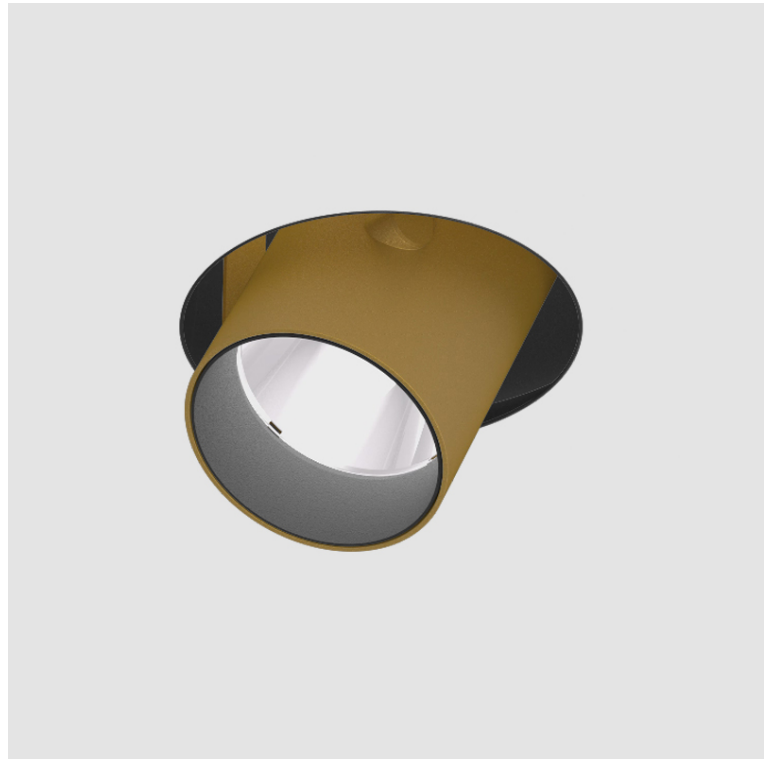

ELECTRICAL

Lamp Type: LED (Zhaga Standard)
Input Wattage (W): 19.3 + 2.6
Total Output Wattage (W): 16.5 + 2.2
Dimming: Tri-Mode (Non-Dimming and Phase Dimming (120Vac only) and 0-10V Dimming)
Driver Included: No
Driver Location: Remote
Driver Type: Constant Current & Constant Voltage - Universal
Driver Class: Class 2
Input Voltage (V): 120 - 277
Output Voltage (V): 24
Constant Current (mA): 500

LED

Number of LEDs: 2
Color Temperature (°K): 2700 / 3000 / 3500 / 4000
Max. Delivered Lumen (lm): 1515 / 1575 / 1673 / 1707
Nominal Lumen (lm): 2285 / 2375 / 2524 / 2575
CRI: >90 CRI
Lamp Life (hrs): 50000
Upon Request: Special Color Temperature

OPTICAL

Reflector: 12 / 16 / 32
Optic: Lens Pack - No Lens / Linear Spread Lens / Honeycomb / Spread Lens
Adjustability: Rotational 355°; Tilt 45°
Upon Request: Special Beam Angles

RATINGS AND CERTIFICATIONS

Zaneen Lighting Inc. © 2024, T 1-800-388-3382, F 416-247-9319, www.zaneen.com

Available for international specifications by adding "INT" at the end of the existing Model #. For assistance on 'custom' specifications, contact zteam@zaneen.com.
Certified by: Certified for North American Standards
In a constant effort to supply the best product, we reserve the right to change specifications or materials without notice. The most recent specification sheets are found at zaneen.com
IP rating: IP20