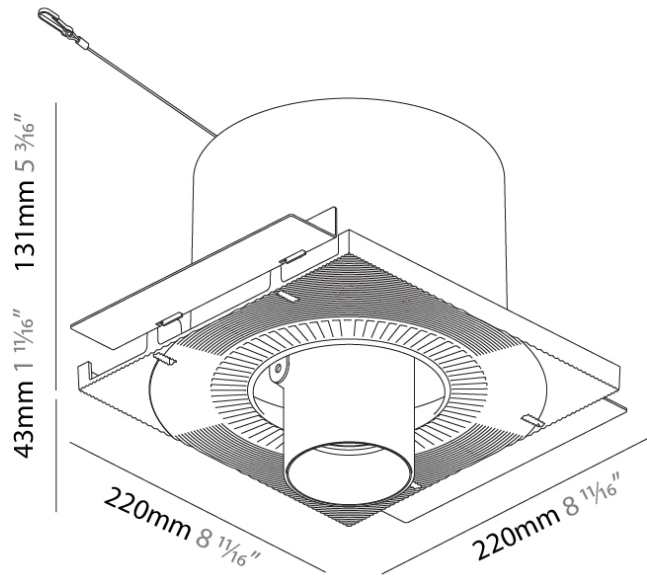

OPTICAL

Reflector: 16 / 32
 Adjustability: Rotational 355°; Tilt 45°
 Upon Request: Special Beam Angles

RATINGS AND CERTIFICATIONS

Available for international specifications by adding INT at the end of the existing Model #. For assistance on 'custom' specifications, contact zteam@zaneen.com. In a constant effort to supply the best product, we reserve the right to change specifications or materials without notice. The most recent specification sheets are found at zaneen.com
 IP rating: IP20